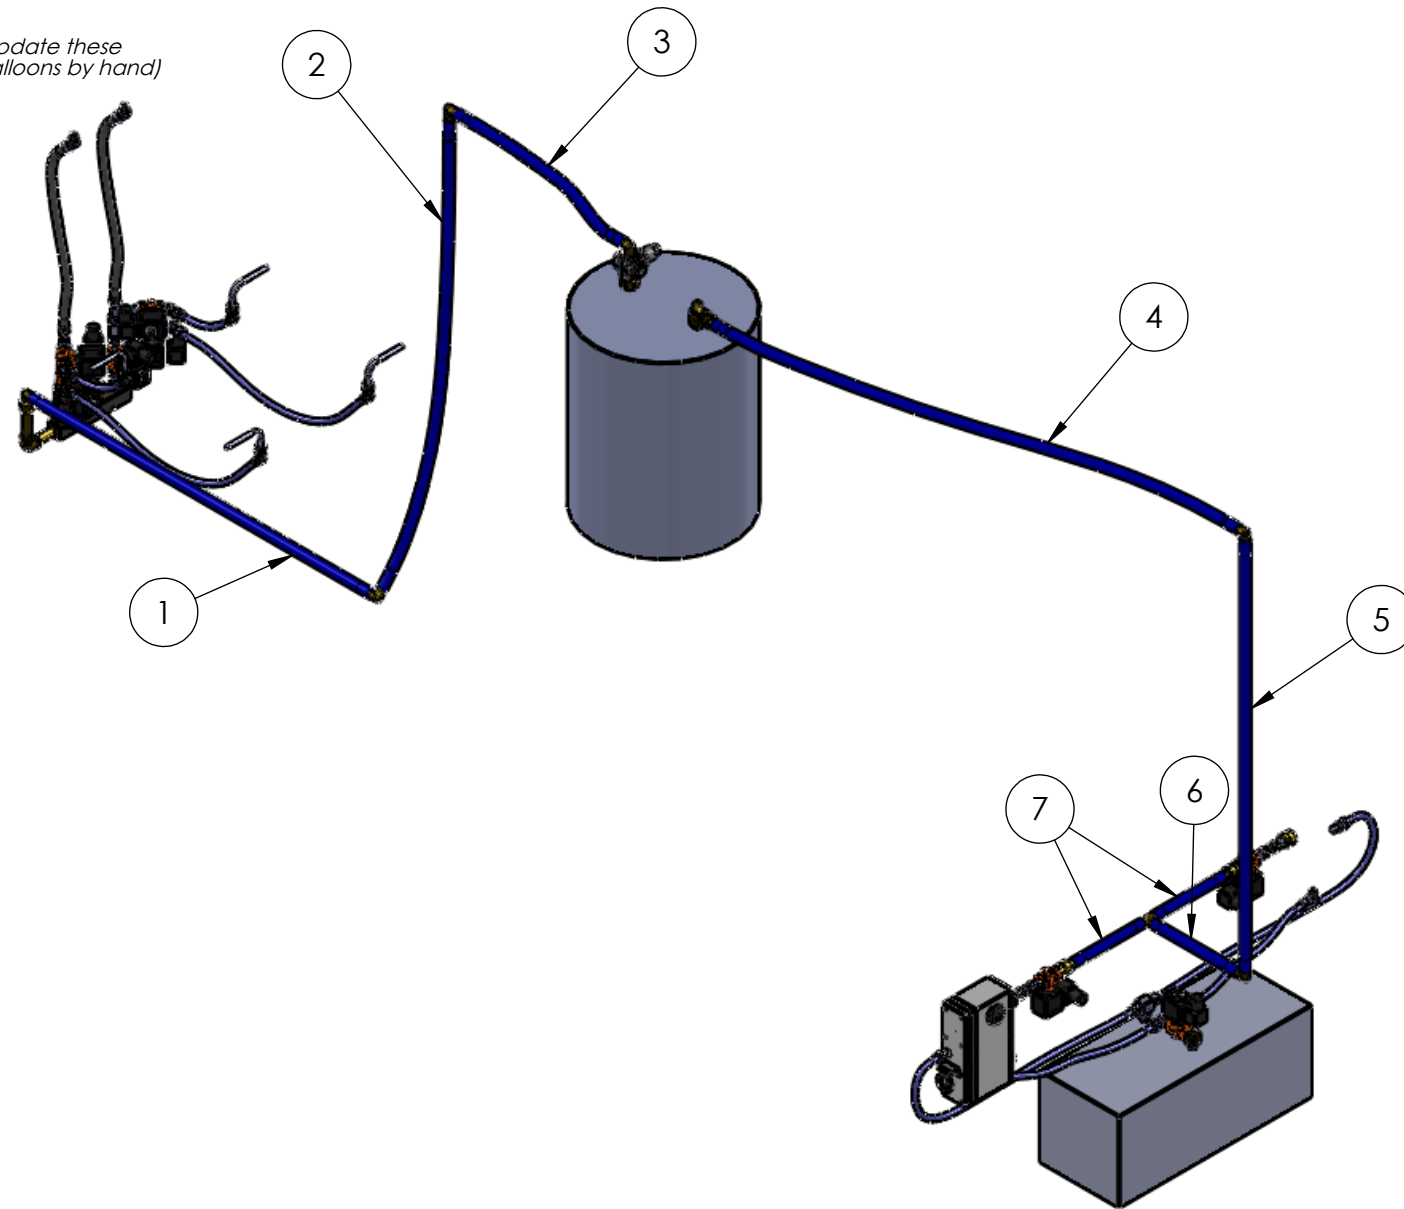

PEX PIPE

REVISIONS			
REV.	DESCRIPTION	DATE	APPROV.
-	INITIAL RELEASE	12/6/2012	JAK

(update these balloons by hand)

LISTED LENGTHS ARE GENEROUS, TRIM AS NEEDED

ITEM NO.	REV.	DESCRIPTION	Length	Qty.
1		PEX Tubing Color Blue PEX Size 1/2"	31 in	1
2		PEX Tubing Color Blue PEX Size 1/2"	36 in	1
3		PEX Tubing Color Blue PEX Size 1/2"	18 in	1
4		PEX Tubing Color Blue PEX Size 1/2"	50 in	1
5		PEX Tubing Color Blue PEX Size 1/2"	33 in	1
6		PEX Tubing Color Blue PEX Size 1/2"	8 in	1
7		PEX Tubing Color Blue PEX Size 1/2"	12 in	2

	UNLESS OTHERWISE SPECIFIED ALL DIMENSIONS ARE IN INCHES TOLERANCES ARE:			MATERIAL	
	FRACTIONS ±1/64	DECIMALS .XX ±.02 .XXX ±.010	ANGLES ±1/2°	FINISH	
	DRAWN J. KNIGHT	DATE	WEIGHT (APPROX.)		
	CHECKED	DATE	SCALE 1:5	DO NOT SCALE DRAWING	SHEET 1 OF 1
<small>THIS DRAWING IS THE PROPERTY OF WILKINSON BAKING. IT IS SUPPLIED FOR REFERENCE ONLY AND IS NOT TO BE USED FOR ANY OTHER PURPOSE WITHOUT WRITTEN PERMISSION FROM WILKINSON BAKING COMPANY.</small>			APPROV.	DATE	DWG NO. Pipe_Layout REV.