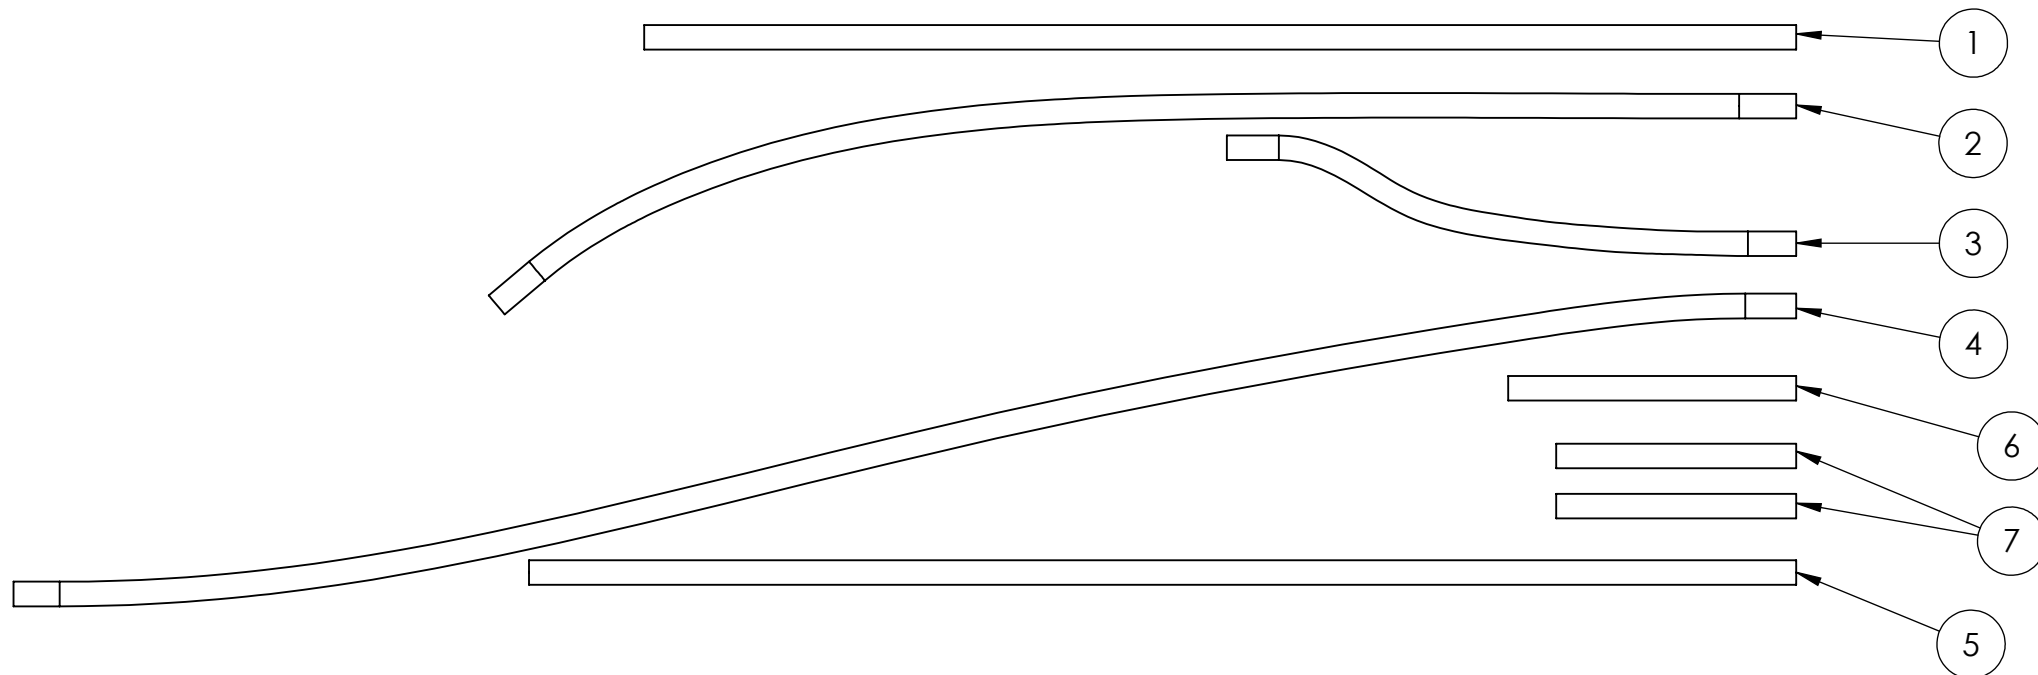

PEX PIPE

REVISIONS			
REV.	DESCRIPTION	DATE	APPROV.
-	INITIAL RELEASE	12/6/2012	JAK

(update these balloons by hand)

LISTED LENGTHS ARE GENEROUS, TRIM AS NEEDED

ITEM NO.	REV.	DESCRIPTION	Length	Qty.
1		PEX Tubing Color Blue PEX Size 1/2"	31 in	1
2		PEX Tubing Color Blue PEX Size 1/2"	36 in	1
3		PEX Tubing Color Blue PEX Size 1/2"	18 in	1
4		PEX Tubing Color Blue PEX Size 1/2"	50 in	1
5		PEX Tubing Color Blue PEX Size 1/2"	33 in	1
6		PEX Tubing Color Blue PEX Size 1/2"	8 in	1
7		PEX Tubing Color Blue PEX Size 1/2"	12 in	2

	UNLESS OTHERWISE SPECIFIED ALL DIMENSIONS ARE IN INCHES TOLERANCES ARE:			MATERIAL	
	FRACTIONS ±1/64	DECIMALS .XX ±.02 .XXX ±.010	ANGLES ±1/2°	FINISH	
	DRAWN J. KNIGHT	DATE	WEIGHT (APPROX.)		
	CHECKED	DATE	SCALE 1:5	DO NOT SCALE DRAWING	SHEET 1 OF 1
<small>THIS DRAWING IS THE PROPERTY OF WILKINSON BAKING. IT IS SUPPLIED FOR REFERENCE ONLY AND IS NOT TO BE USED FOR ANY OTHER PURPOSE WITHOUT WRITTEN PERMISSION FROM WILKINSON BAKING COMPANY.</small>			APPROV.	DATE	DWG NO. Pipe_Layout REV.